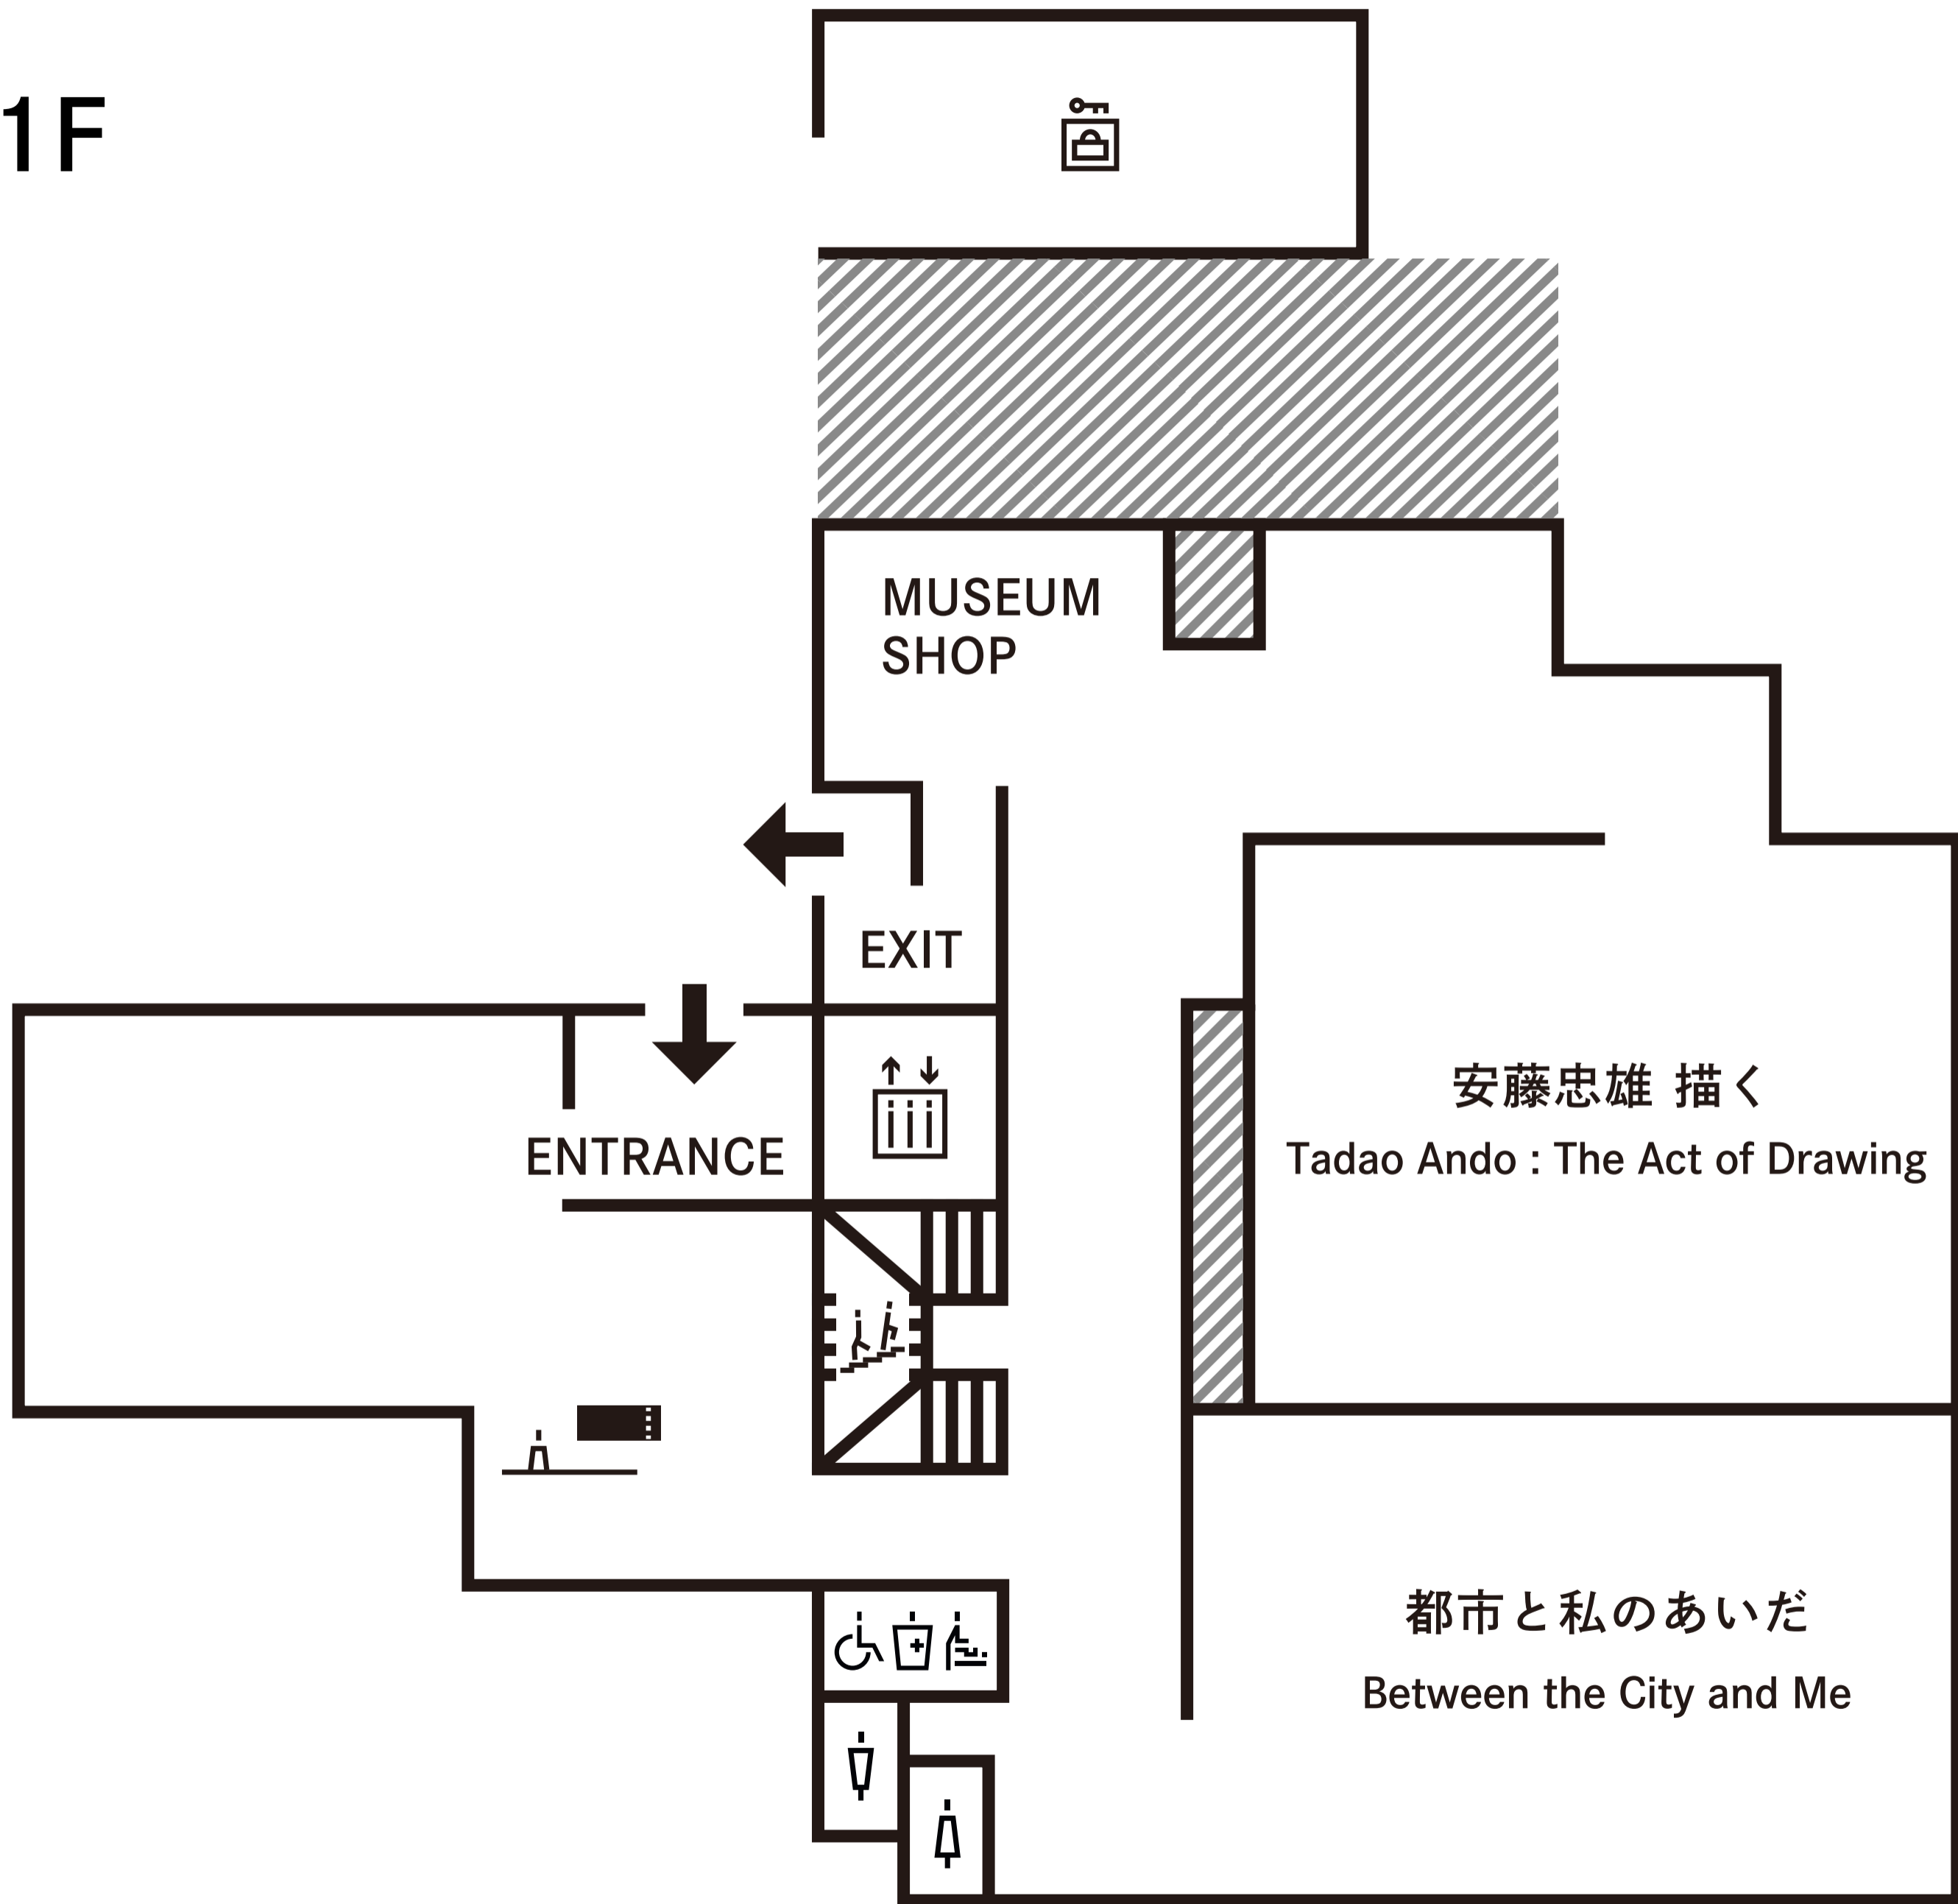

1F

MUSEUM  
SHOP

EXIT

ENTRANCE

安藤忠雄 描く  
Tadao Ando : The Act of Drawing

都市と私のあいだ  
Between the City and Me

2F